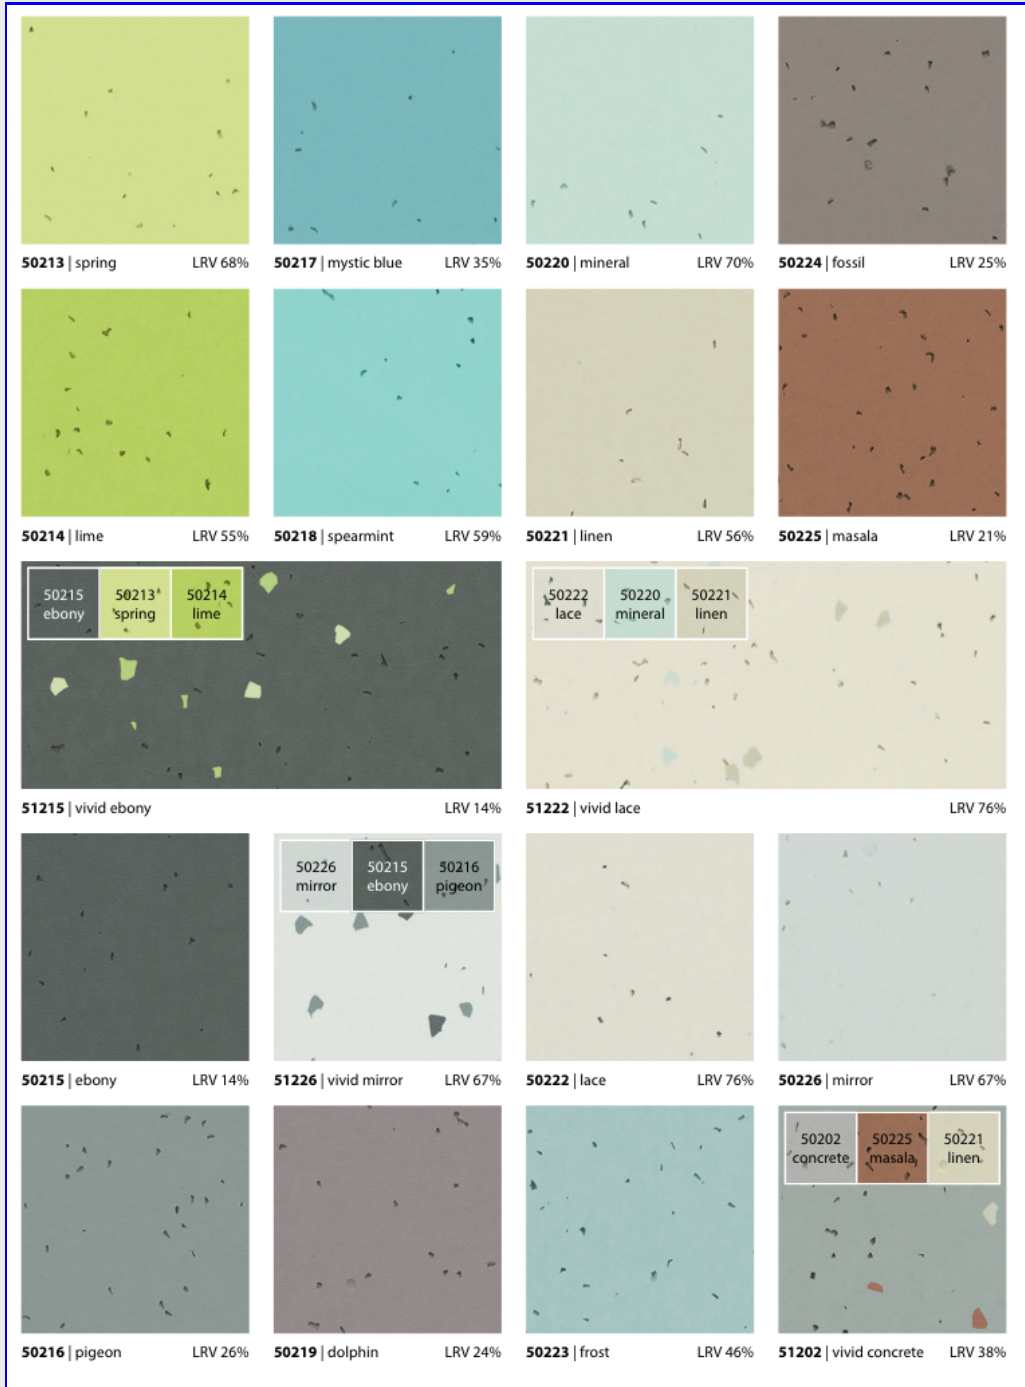

Here's how it works....