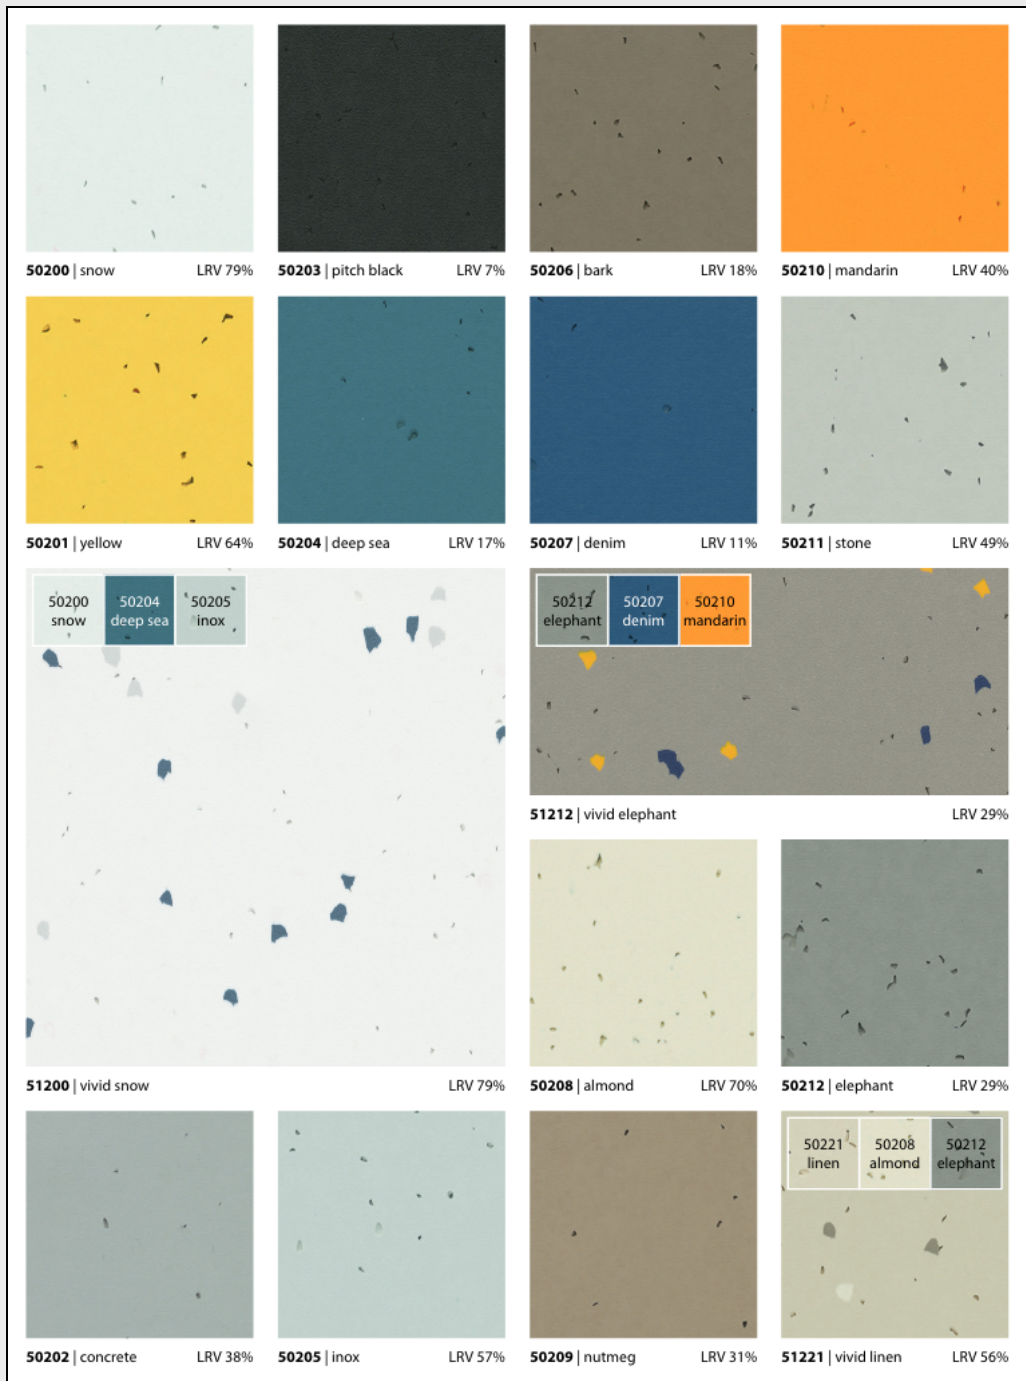

The Sphera collection replaces Sarlon Nordstar Element | Lumina | Galaxy. Contact Deborah for full product information, samples and technical features
+1 416-889-8977
info@deborahmccarthystudios.com

Copyright © 2019 Deborah McCarthy Studios, All rights reserved.
Architectural Consultant to Centura Tile, Peterborough to Kingston, Barrie and the North

Our mailing address is:
info@deborahmccarthystudios.com

Want to change how you receive these emails?
You can [update your preferences](#) or [unsubscribe from this list](#)