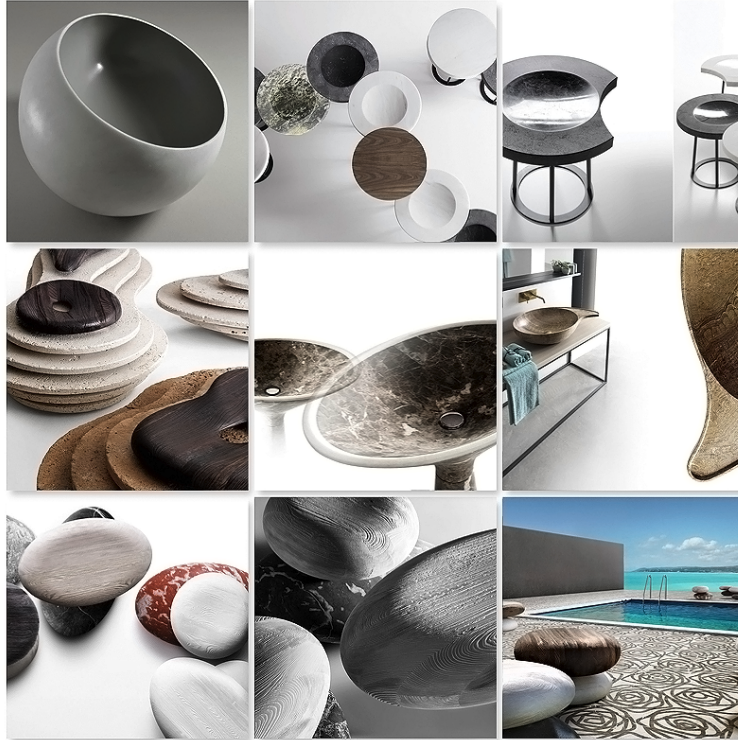

deborah mccarthy studios

When Art meets Design...

Kreoo embodies creativity at the highest level. Kreoo explores sculptural forms in marble and in combination with wood, Murano glass and metal to create luxurious, functional furniture pieces. Come join me during IDEX at the Marble Trend showroom and meet Diego Nardi and Alessia Dalla Vecchia in person and experience Kreoo's Bathroom and Living Collections for yourself!

kreoo

Marble Trend
introduces

KREOO

DECEMBER 1, 2016
5:00PM-8:00PM

JOIN US AT MARBLE TREND
FOR AN EXCLUSIVE EVENING OF
COCKTAILS, FOOD AND CULTURE.

MEET **DIEGO NARDI &
ALESSIA DALLA VECCHIA**
OF **KREOO**, THE LEADING LINE
OF ITALIAN LUXURY MARBLE
FURNISHINGS.