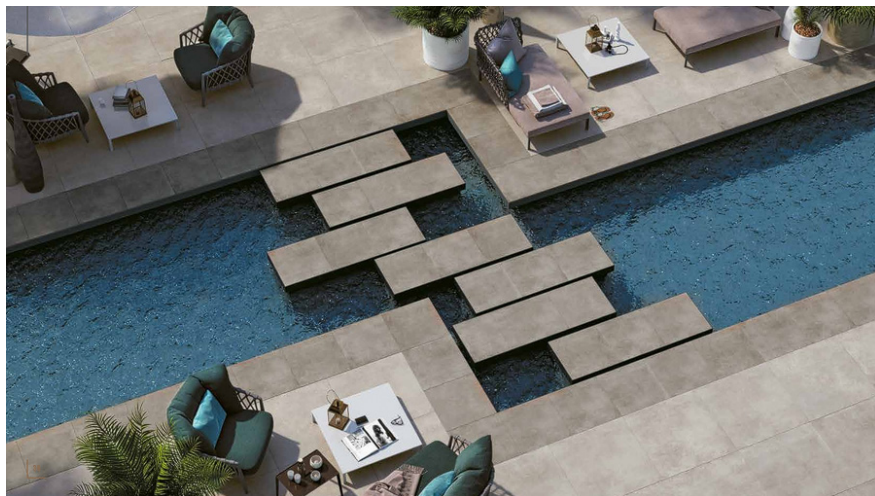

deborah mccarthy studios

Glocal: the new smooth concrete collection in porcelain stone...

Inspiration: Smooth concrete recreated in porcelain stoneware through contemporary manufacturing processes. Discover the subtle variations of natural colours and spattered concrete finishes in manufactured porcelain tiles by Mirage. Indoor: 9 neutral shades and 2 metallic surfaces for interiors | Outdoor: 5 neutral shades available for outdoor landscaping to complement interior design solutions in a wide variety of large formats and thicknesses. Contact Deborah for more information and a presentation.